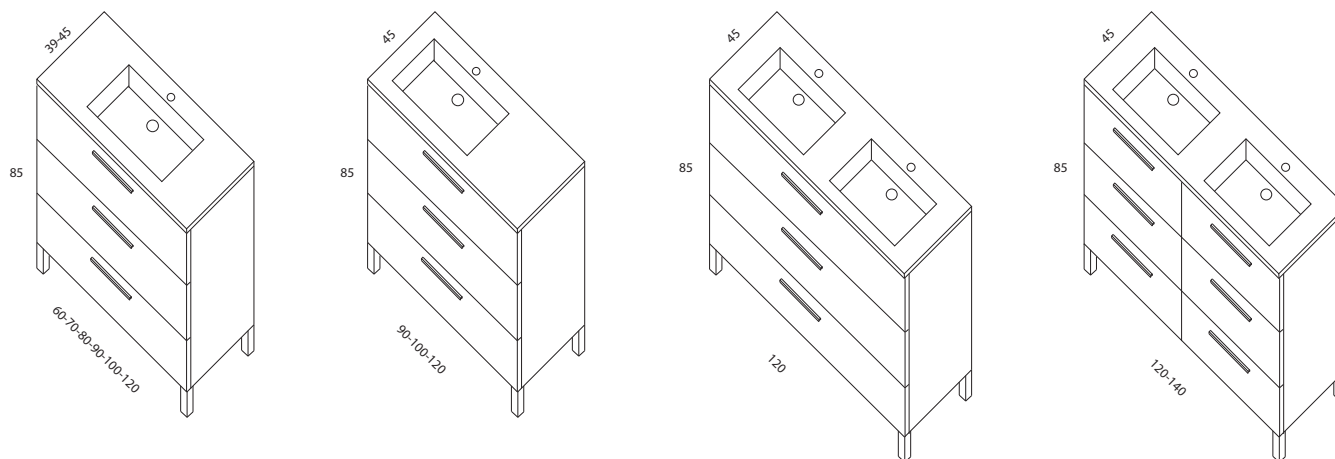

## MARATHON 3 CAJONES

| Mueble (A1-A6) | Encimera cerámica* | Encimera solid |
|----------------|--------------------|----------------|
| 60 cm-3C       | MA3C60CP           | MA3C60SP       |
| 70 cm-3C       | MA3C70CP           | MA3C70SP       |
| 80 cm-3C       | MA3C80CP           | MA3C80SP       |
| 90 cm-3C       | MA3C90CP           | MA3C90SP       |
| 90 cm-3C-des   | MA3C90DCP          | MA3C90DSP      |
| 100 cm-3C      | MA3C100CP          | MA3C100SP      |
| 100 cm-3C-des  | MA3C100DCP         | MA3C100DSP     |
| 120 cm-2C      | MA3C120CP          | MA3C120SP      |
| 120 cm-3C-des  | MA3C120DCP         | MA3C120DSP     |
| 120 cm-3C-2s   | MA3C120BCP         | MA3C120BSP     |
| 120 cm-6C      | MA6C120CP          | MA6C120SP      |
| 140 cm-6C      | MA6C140CP          | MA6C140SP      |