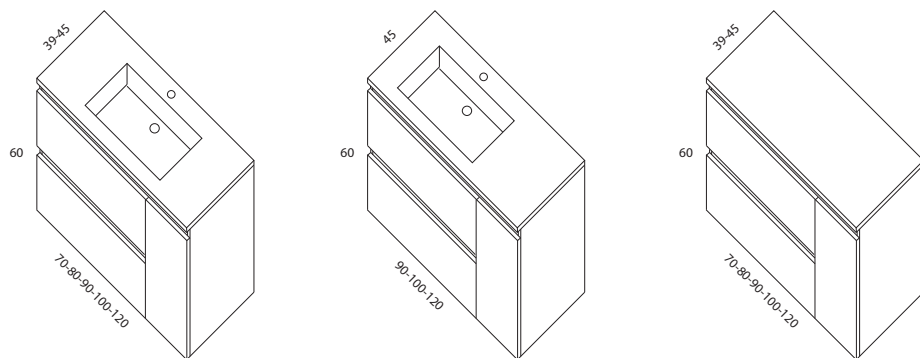

ZENIT

ZENIT 2 CAJONES + 1 PUERTA

Mueble (A1-A6)	Encimera cerámica*	Encimera solid	Tapa lacada (A1)	Tapa madera (A2)	Tapa porcelánico
70 cm-2C1P	ZE2C1P70CP	ZE2C1P70SP	ZE2C1P70TLP	ZE2C1P70TMP	ZE2C1P70TPP
80 cm-2C1P	ZE2C1P80CP	ZE2C1P80SP	ZE2C1P80TLP	ZE2C1P80TMP	ZE2C1P80TPP
90 cm-2C1P	ZE2C1P90CP	ZE2C1P90SP	ZE2C1P90TLP	ZE2C1P90TMP	ZE2C1P90TPP
90 cm-2C1P-desplaz.	ZE2C1P90DCP	ZE2C1P90DSP	ZE2C1P90TLCP	ZE2C1P90TMP	ZE2C1P90TPP
100 cm-2C1P	ZE2C1P100CP	ZE2C1P100SP	ZE2C1P100TLP	ZE2C1P100TMP	ZE2C1P100TPP
100 cm-2C1P-despl.	ZE2C1P100DCP	ZE2C1P100DSP	ZE2C1P100DTLP	ZE2C1P100DTMP	ZE2C1P100DTPP
120 cm-2C1P	ZE2C1P120CP	ZE2C1P120SP	ZE2C1P120TLP	ZE2C1P120TMP	ZE2C1P120TPP
120 cm-2C1P-despl.	ZE2C1P120DCP	ZE2C1P120DSP	ZE2C1P120DTLP	ZE2C1P120DTMP	ZE2C1P120DTPP

*Encimera cerámica Round

SUPLFRP F. reducido 39 encimera cerámica**

**Solo disponible en medidas de 60 a 100 cm.

ENCIMERAS CERÁMICAS MATE***

SUPLECBM Encimera cerámica BLANCO mate +15%

SUPLECNM Encimera cerámica NEGRO mate +15%

***No disponible para seno desplazado, fondo reducido y 140.
Aplicar sobre precio de encimera cerámica.

SUPLBLUM Guías BLUM con cajón lacado (por cajón)

FABRICACIÓN A MEDIDA: SERIE ZENIT MODULAR (VER CATÁLOGO GENERAL)