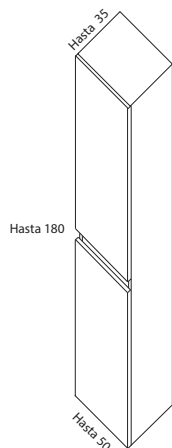

ASTRO

ASTRO AUXILIARES A MEDIDA

Columna 2 puertas hasta h150 (A1-A6)

ZEX2P3X15P	30x150x35 suspendida
ZEX2P4X15P	40x150x35 suspendida
ZEX2P5X15P	50x150x35 suspendida

Columna 2 puertas h151-180 (A1-A6)

ZEX2P3X18P	30x180x35 suspendida
ZEX2P4X18P	40x180x35 suspendida
ZEX2P5X18P	50x180x35 suspendida

Medidas intermedias seleccionar inmediato superior.
Indicar apertura: izquierda o derecha.
Incluye 2 estantes hasta 150; 4 estantes hasta 180.

SUPLEAP	Estante adicional
PTAL12P	Patatas aluminio 12 cm (ud.)