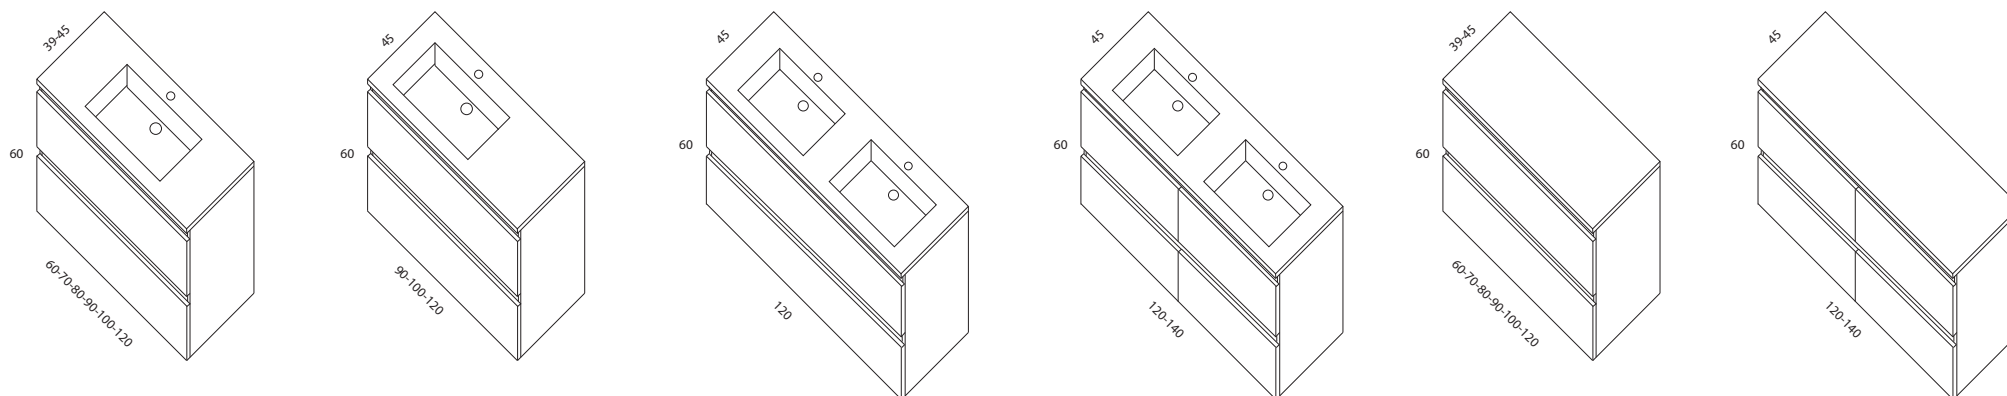

## ZENIT 2 CAJONES

| Mueble (A1-A6)     | Encimera cerámica* | Encimera solid | Tapa lacada (A1) | Tapa madera (A2) | Tapa porcelánico |
|--------------------|--------------------|----------------|------------------|------------------|------------------|
| 60 cm-2C           | ZE2C60CP           | ZE2C60SP       | ZE2C60TLP        | ZE2C60TMP        | ZE2C60TPP        |
| 70 cm-2C           | ZE2C70CP           | ZE2C70SP       | ZE2C70TLP        | ZE2C70TMP        | ZE2C70TPP        |
| 80 cm-2C           | ZE2C80CP           | ZE2C80SP       | ZE2C80TLP        | ZE2C80TMP        | ZE2C80TPP        |
| 90 cm-2C           | ZE2C90CP           | ZE2C90SP       | ZE2C90TLP        | ZE2C90TMP        | ZE2C90TPP        |
| 90 cm-2C-desplaz.  | ZE2C90DCP          | ZE2C90DSP      | ZE2C90TLP        | ZE2C90TMP        | ZE2C90TPP        |
| 100 cm-2C          | ZE2C100CP          | ZE2C100SP      | ZE2C100TLP       | ZE2C100TMP       | ZE2C100TPP       |
| 100 cm-2C-desplaz. | ZE2C100DCP         | ZE2C100DSP     | ZE2C100DTLP      | ZE2C100DTMP      | ZE2C100DTPP      |
| 120 cm-2C          | ZE2C120CP          | ZE2C120SP      | ZE2C120TLP       | ZE2C120TMP       | ZE2C120TPP       |
| 120 cm-2C-desplaz. | ZE2C120DCP         | ZE2C120DSP     | ZE2C120DTLP      | ZE2C120DTMP      | ZE2C120DTPP      |
| 120 cm-2C-2 senos  | ZE2C120BCP         | ZE2C120BSP     | ZE2C120BTLP      | ZE2C120BTMP      | ZE2C120BTTPP     |
| 120 cm-4C- 2 senos | ZE4C120CP          | ZE4C120SP      | ZE4C120TLP       | ZE4C120TMP       | ZE4C120TPP       |
| 140 cm-4C- 2 senos | ZE4C140CP          | ZE4C140SP      | ZE4C140TLP       | ZE4C140TMP       | ZE4C140TPP       |