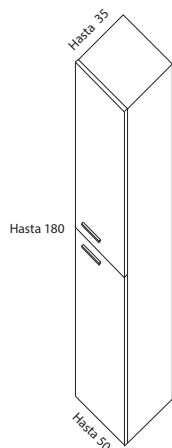

MARATHON

MARATHON AUXILIARES A MEDIDA

Columna 2 puertas hasta h150 (A1-A6)

MAX2P3X15P	30x150x35 suspendida
MAX2P4X15P	40x150x35 suspendida
MAX2P5X15P	50x150x35 suspendida

Columna 2 puertas h151-180 (A1-A6)

MAX2P3X18P	30x180x35 suspendida
MAX2P4X18P	40x180x35 suspendida
MAX2P5X18P	50x180x35 suspendida

Medidas intermedias seleccionar inmediato superior.
Indicar apertura: izquierda o derecha.
Incluye 2 estantes hasta 150; 4 estantes hasta 180.

SUPLEAP	Estante adicional
PTAL12P	Patatas aluminio 12 cm (ud.)