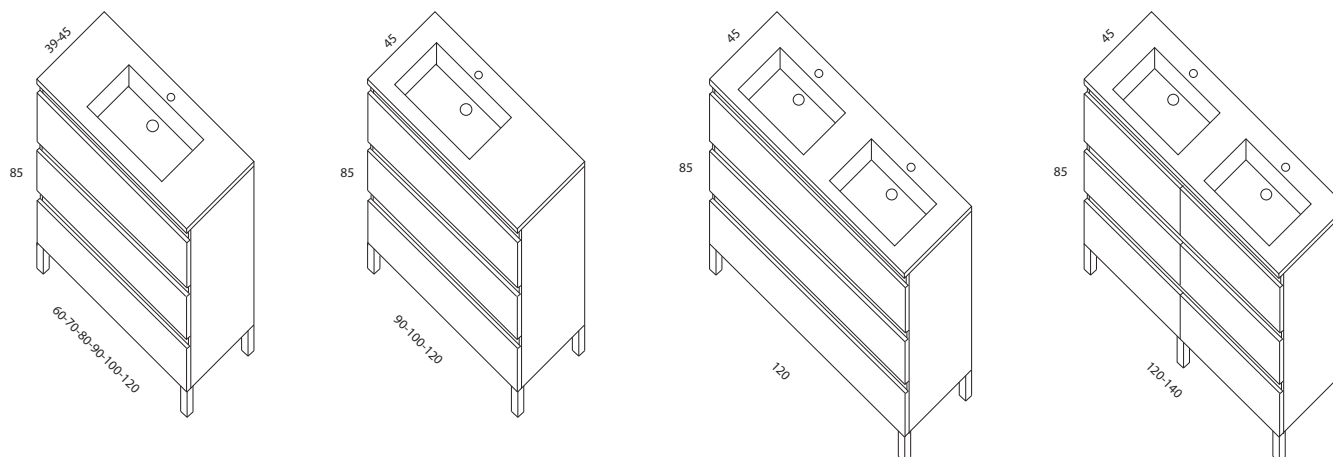

ZENIT 3 CAJONES

Mueble (A1-A6)	Encimera cerámica*	Encimera solid
60 cm-3C	ZE3C60CP	ZE3C60SP
70 cm-3C	ZE3C70CP	ZE3C70SP
80 cm-3C	ZE3C80CP	ZE3C80SP
90 cm-3C	ZE3C90CP	ZE3C90SP
90 cm-3C-des	ZE3C90DCP	ZE3C90DSP
100 cm-3C	ZE3C100CP	ZE3C100SP
100 cm-3C-des	ZE3C100DCP	ZE3C100DSP
120 cm-2C	ZE3C120CP	ZE3C120SP
120 cm-3C-des	ZE3C120DCP	ZE3C120DSP
120 cm-3C-2s	ZE3C120BCP	ZE3C120BSP
120 cm-6C	ZE6C120CP	ZE6C120SP
140 cm-6C	ZE6C140CP	ZE6C140SP

*Encimera cerámica Round

SUPLFRP F. reducido 39 encimera cerámica**

**Solo disponible en medidas de 60 a 100 cm.

ENCIMERAS CERÁMICAS MATE***

SUPLECBM Encimera cerámica BLANCO mate	+15%
SUPLECNM Encimera cerámica NEGRO mate	+15%

***No disponible para seno desplazado, fondo reducido y 140.
Aplicar sobre precio de encimera cerámica.

ORGANIZADOR DE CAJÓN INCLUIDO DE SERIE (solo fondo 45 cm).
Incluye cajones Slim metálicos de alta calidad con extracción total y regulación.
Opcional: guía oculta BLUM extracción total con cajón de madera lacada:

SUPLBLUM Guías BLUM con cajón lacado (por cajón)

FABRICACIÓN A MEDIDA: SERIE ZENIT MODULAR (VER CATÁLOGO GENERAL)