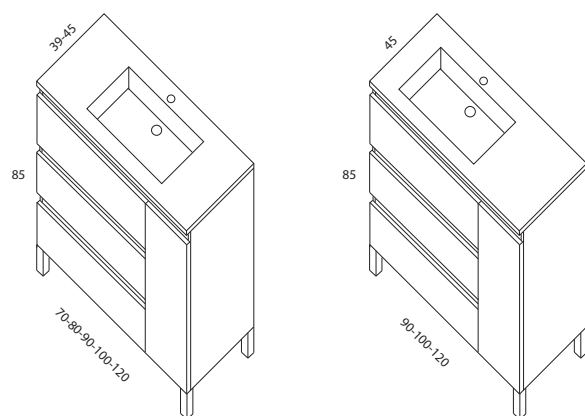

ZENIT 3 CAJONES + 1 PUERTA

Mueble (A1-A6)	Encimera cerámica*	Encimera solid
70 cm-3C1P	ZE3C1P70CP	ZE3C1P70SP
80 cm-3C1P	ZE3C1P80CP	ZE3C1P80SP
90 cm-3C1P	ZE3C1P90CP	ZE3C1P90SP
90 cm-3C1P-des	ZE3C1P90DCP	ZE3C1P90DSP
100 cm-3C1P	ZE3C1P100CP	ZE3C1P100SP
100 cm-3C1P-des	ZE3C1P100DCP	ZE3C1P100DSP
120 cm-3C1P	ZE3C1P120CP	ZE3C1P120SP
120 cm-3C1P-des	ZE3C1P120DCP	ZE3C1P120DSP

*Encimera cerámica Round

SUPLFRP F. reducido 39 encimera cerámica**

**Solo disponible en medidas de 60 a 100 cm.

ENCIMERAS CERÁMICAS MATE***

SUPLECBM Encimera cerámica BLANCO mate +15%

SUPLECNM Encimera cerámica NEGRO mate +15%

***No disponible para seno desplazado, fondo reducido y 140.
Aplicar sobre precio de encimera cerámica.

SUPLBLUM Guías BLUM con cajón lacado (por cajón)

FABRICACIÓN A MEDIDA: SERIE ZENIT MODULAR (VER CATÁLOGO GENERAL)